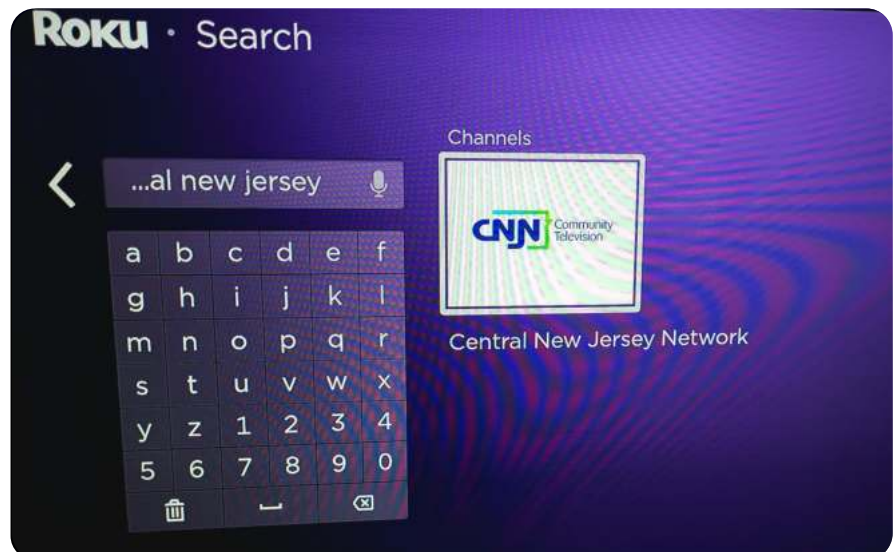

ROKU

The Roku stream requires a Roku TV box set.

From the home screen, navigate down to the search bar.

From the search menu, type in "Central New Jersey Network" and add our channel to the home page.

Return to the home page and open the CNJN app.