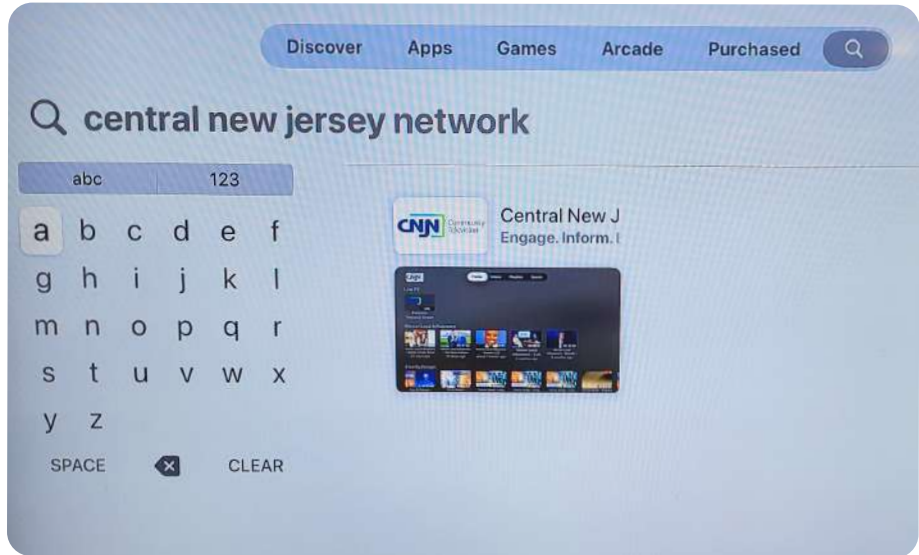

The Apple TV stream requires an Apple TV box set.

Select the App Store from the home screen.
Once in the App Store, navigate to the Search Bar.

From the search menu, type in "Central New Jersey Network" and download our app to your home page.