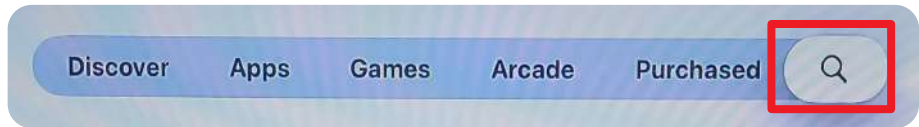

The Apple TV stream requires an Apple TV box set.

Select the App Store from the home screen.
Once in the App Store, navigate to the Search Bar.

From the search menu, type in "Central New Jersey Network" and download our app to your home page.