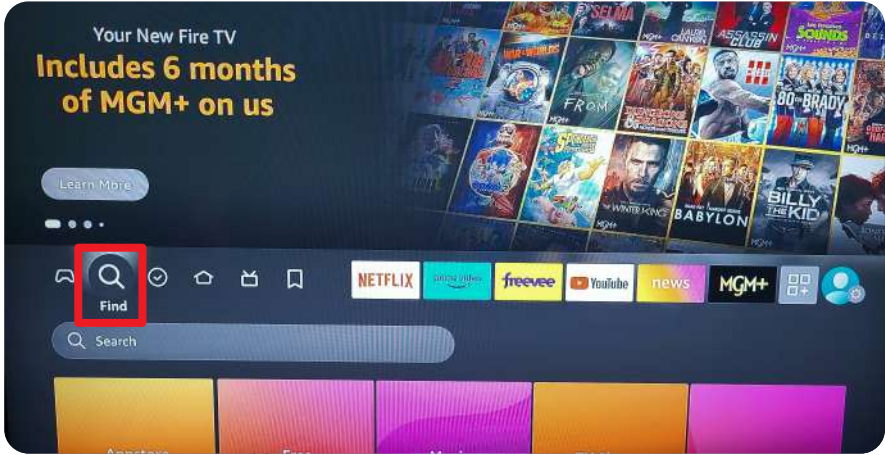

The Amazon Fire stream requires an Amazon Firestick.

From the home screen, navigate to the search bar and search for "Central New Jersey Network"

Scroll down until you find our app. Once opened, it will be added to your recent apps on the home page.